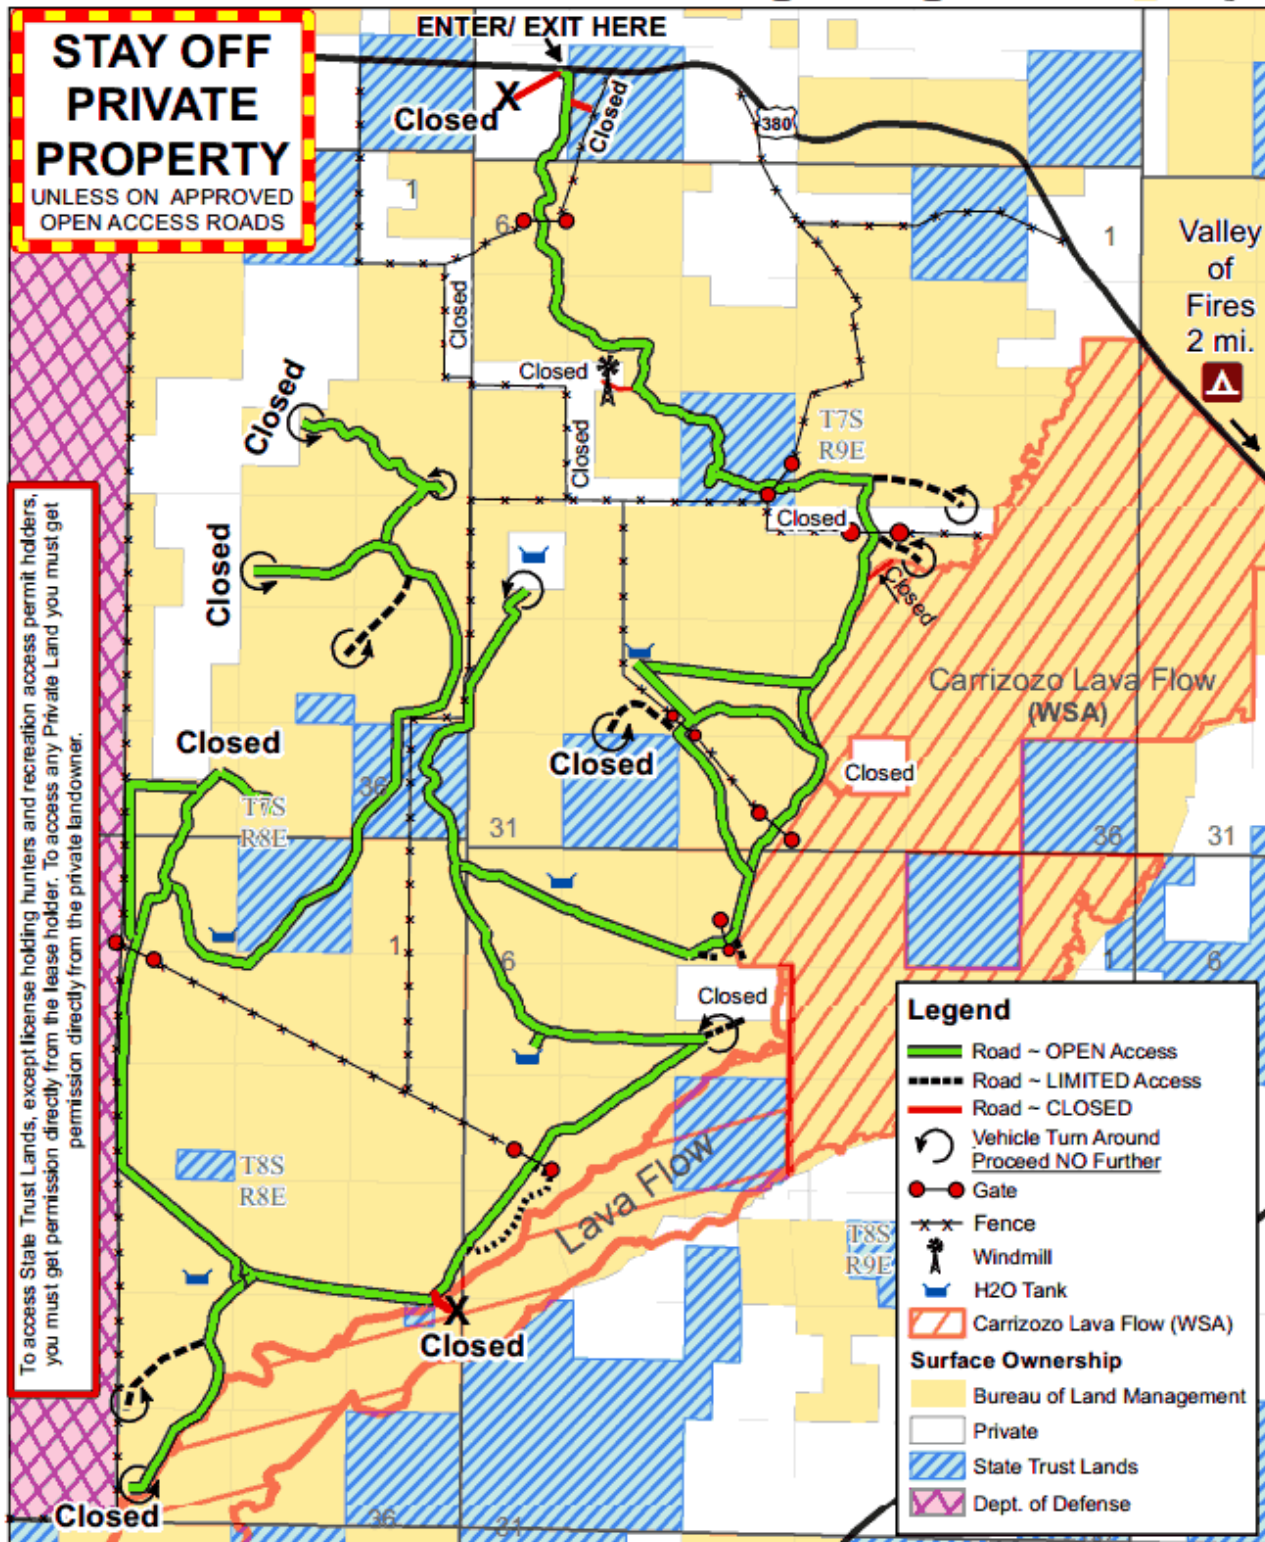

# Carrizozo Land Partnership Map

**STAY OFF PRIVATE PROPERTY**  
UNLESS ON APPROVED OPEN ACCESS ROADS

To access State Trust Lands, except license holding hunters and recreation access permit holders, you must get permission directly from the lease holder. To access any Private Land you must get permission directly from the private landowner.

**Legend**

- Road ~ OPEN Access
- - - Road ~ LIMITED Access
- Road ~ CLOSED
- Vehicle Turn Around Proceed NO Further
- Gate
- Fence
- Windmill
- H2O Tank
- Carrizozo Lava Flow (WSA)

**Surface Ownership**